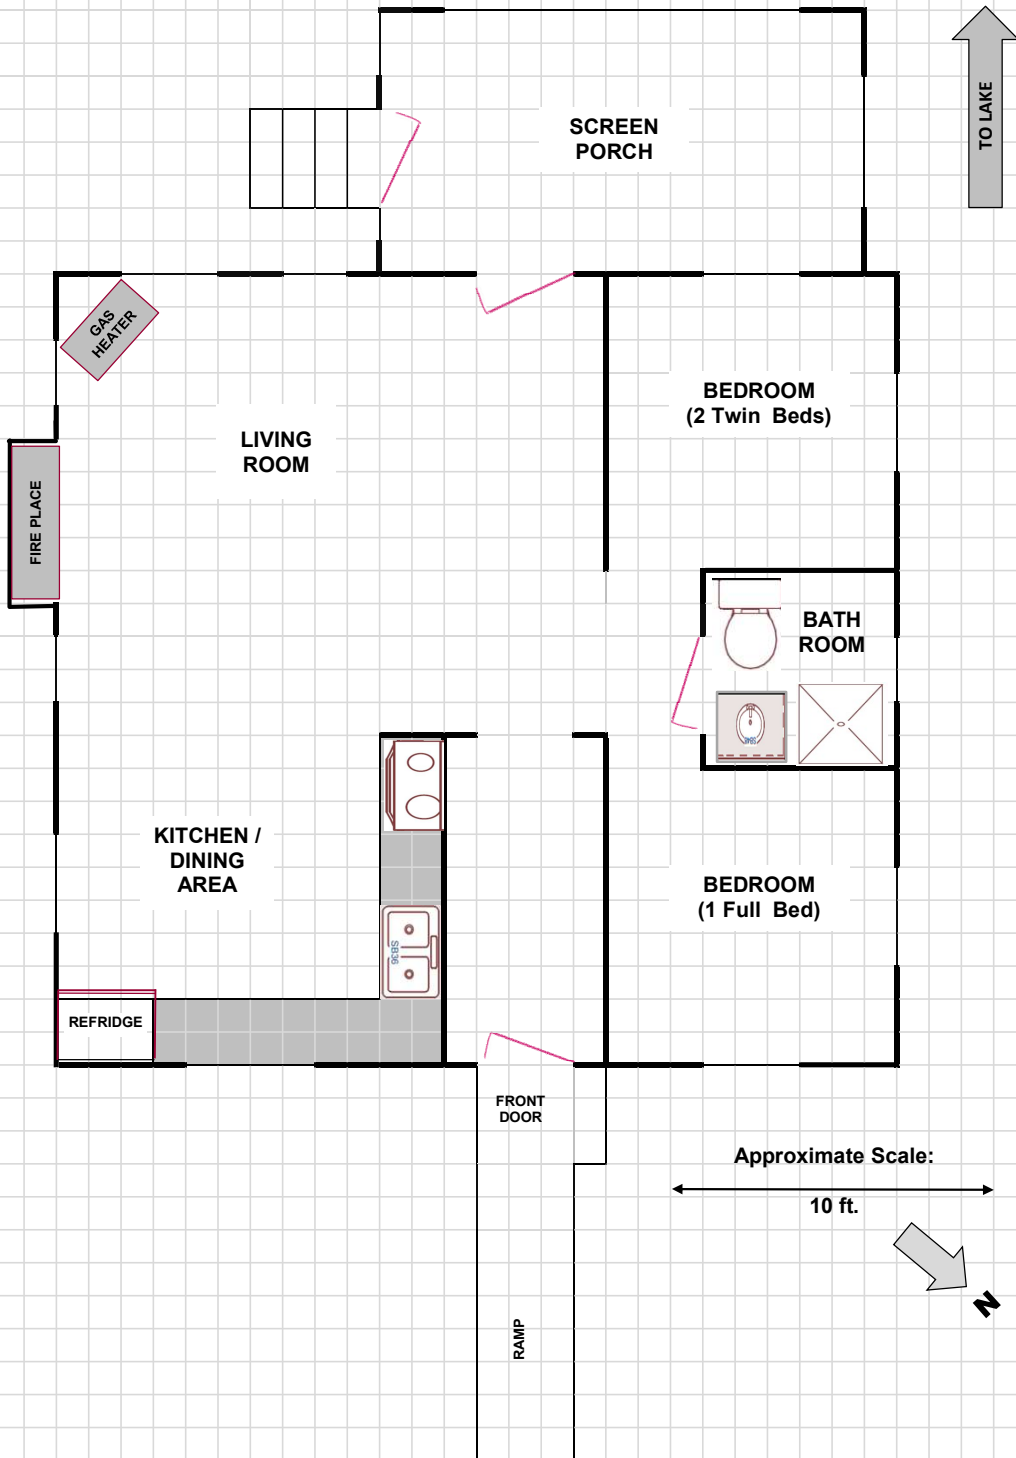

**Charlie's Cabin** – Fully accessible modern cabin built in 2015. Main level has 3 bedrooms – 2 with queen beds (1 with AC), the other with 2 twins. The main floor also includes the kitchen, a screen porch, gas fireplace, and a handicap accessible bathroom w/shower. Lower level has 2 bedrooms – 1 with a twin and a full and the other with a bunk bed and a twin. Included in the “private” area of the lower level is a bathroom w/shower. Also in the lower level is the “community” area that may be used by all campers during certain hours. This area includes a bathroom with a bathtub/shower, a washer and dryer, and a large area that is the camp's storm shelter. At the bottom of the stairs the “private” area has a door that can be locked to separate the “community” and “private” areas. This cabin is located off the lake.  
\$875/week or \$125/day

# CABIN #2 CAMP BALSAMS

Approximate Scale:

# CABIN #3 CAMP BALSAMS

Approximate Scale:

**CABIN #4  
CAMP BALSAM**

# CABIN #5 CAMP BALSAMS

Approximate Scale:

**CHARLIE'S CABIN  
CAMP BALSAMS  
(Main Floor)**

Approximate Scale:  
10 ft. **N**

**CHARLIE'S CABIN**  
**CAMP BALSAMS**  
(Lower Floor)