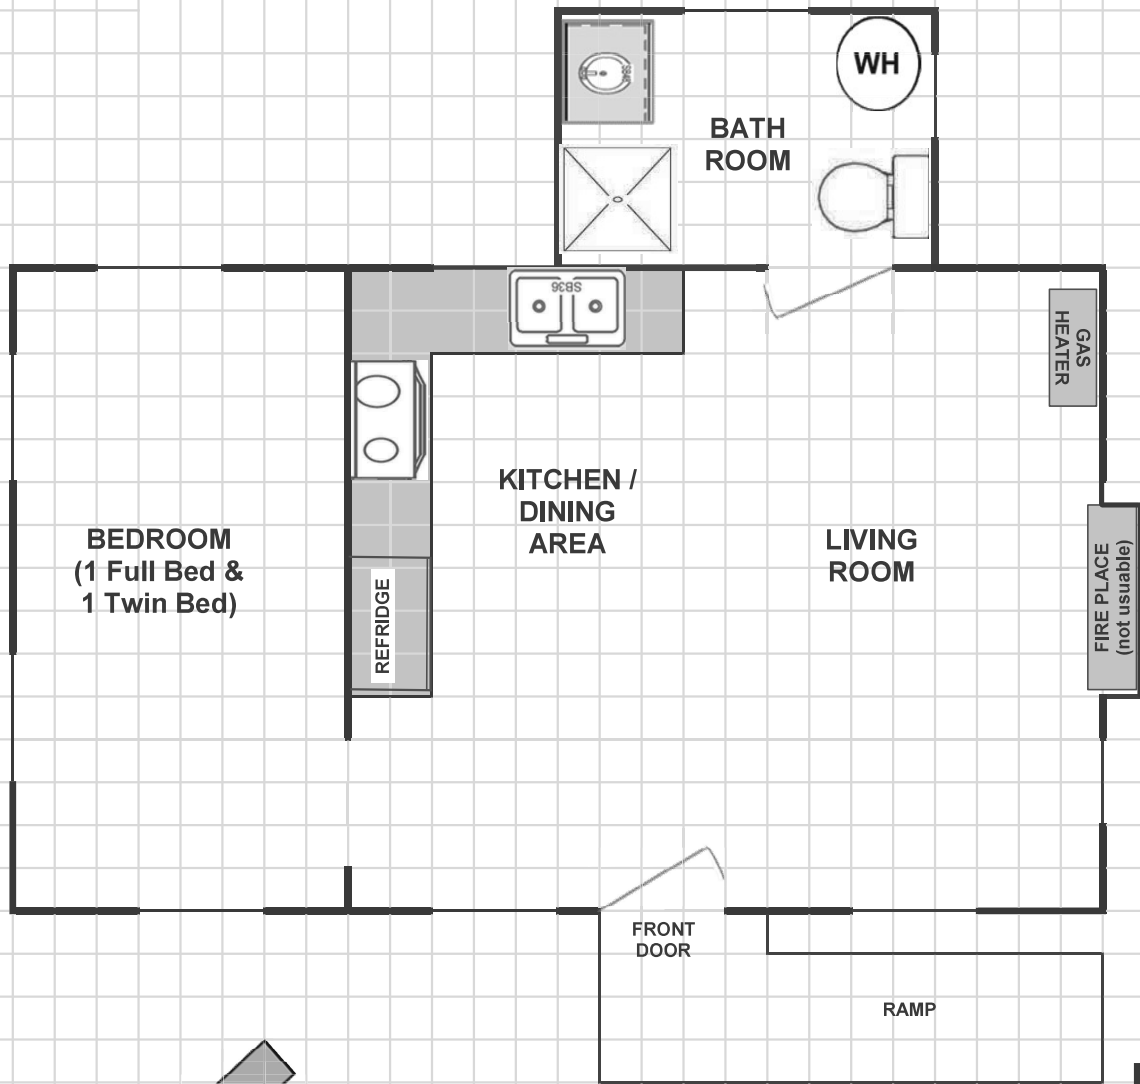

CABIN #2 CAMP BALSAMS

Approximate Scale: