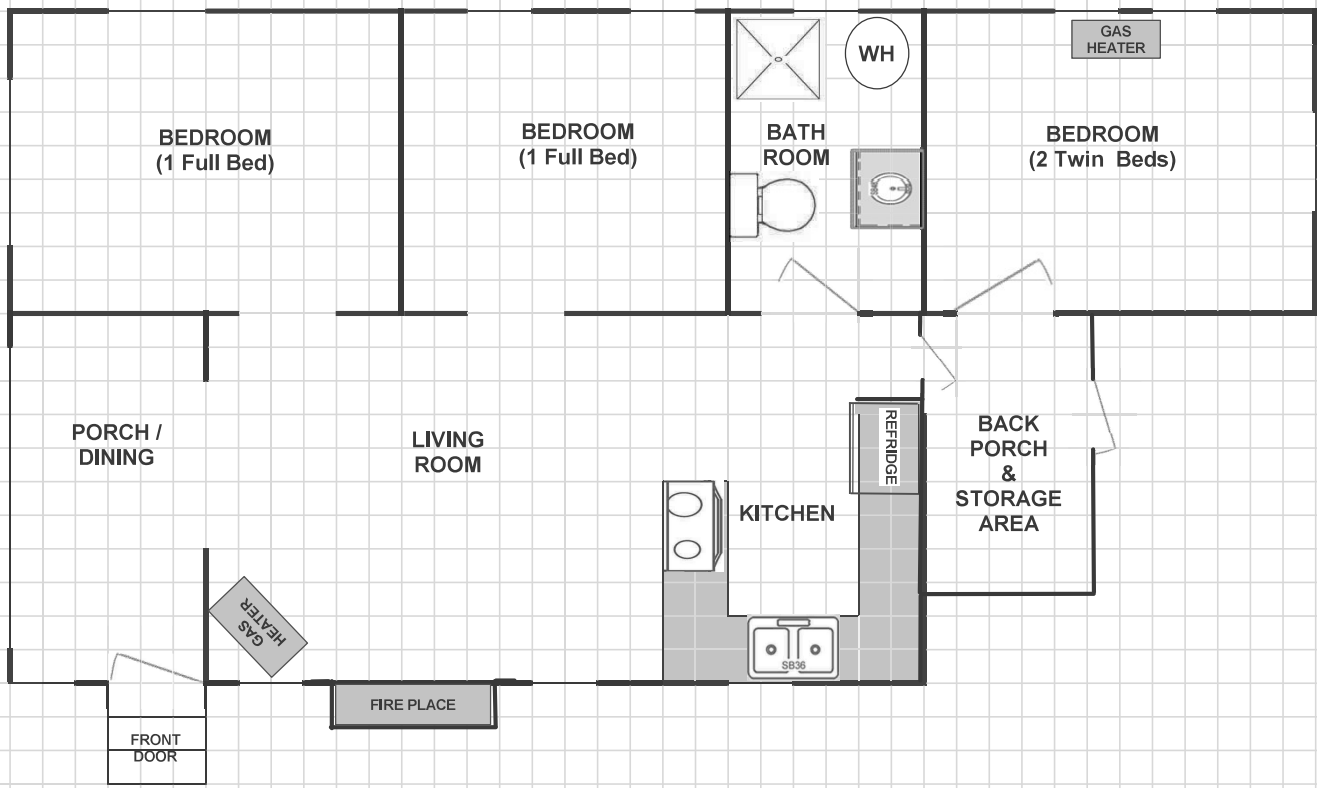

**Cabin 4** – 2 bedrooms, one with 2 twins, the other room with a queen bed (queen will be new in 2024); screen porch; on the lake  
\$420/week or \$60/day

**Cabin 5** – 4 bedrooms – one with a queen bed (new this year), two with a double bed each, and one with 2 twins; screen porch; on the lake  
\$525/week or \$75/day

**Charlie's Cabin** – Fully accessible modern cabin built in 2015. Main level has 3 bedrooms – 2 with queen beds (1 with AC), the other with 2 twins. The main floor also includes the kitchen, a screen porch, gas fireplace, and a handicap accessible bathroom w/shower. Lower level has 2 bedrooms – 1 with a twin and a full and the other with a bunk bed and a twin. Included in the “private” area of the lower level is a bathroom w/shower. Also in the lower level is the “community” area that may be used by all campers during certain hours. This area includes a bathroom with a bathtub/shower, a washer and dryer, and a large area that is the camp's storm shelter. At the bottom of the stairs the “private” area has a door that can be locked to separate the “community” and “private” areas. This cabin is located off the lake.  
\$875/week or \$125/day

# CABIN #2 CAMP BALSAMS

Approximate Scale:

# CABIN #3 CAMP BALSAMS

Approximate Scale:

**CABIN #4  
CAMP BALSAM**