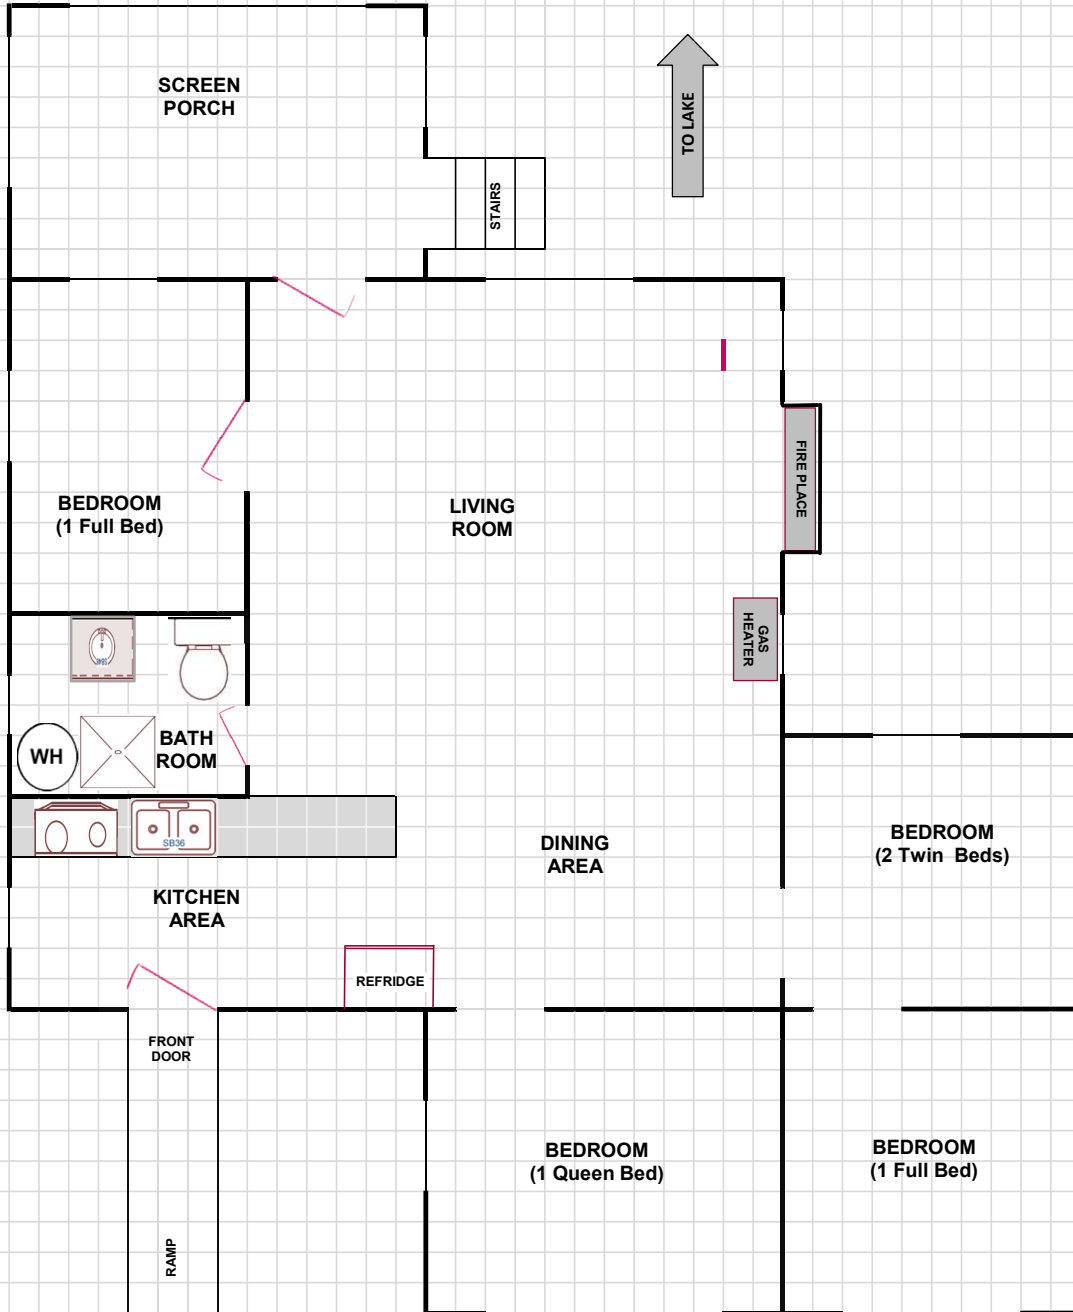

**Charlie's Cabin** – Fully accessible modern cabin built in 2015. Main level has 3 bedrooms – 2 with queen beds (1 with AC), the other with 2 twins. The main floor also includes the kitchen, a screen porch, gas fireplace, and a handicap accessible bathroom w/shower. Lower level has 2 bedrooms – 1 with a twin and a full and the other with a bunk bed and a twin. Included in the “private” area of the lower level is a bathroom w/shower. Also in the lower level is the “community” area that may be used by all campers during certain hours. This area includes a bathroom with a bathtub/shower, a washer and dryer, and a large area that is the camp's storm shelter. At the bottom of the stairs the “private” area has a door that can be locked to separate the “community” and “private” areas. This cabin is located off the lake.  
\$875/week or \$125/day

# CABIN #2 CAMP BALSAMS

Approximate Scale:

# CABIN #3 CAMP BALSAMS

Approximate Scale:

**CABIN #4  
CAMP BALSAM**

# CABIN #5 CAMP BALSAMS

Approximate Scale:

**CHARLIE'S CABIN  
CAMP BALSAMS  
(Main Floor)**

Approximate Scale:  
10 ft. **N**

**CHARLIE'S CABIN**  
**CAMP BALSAMS**  
(Lower Floor)