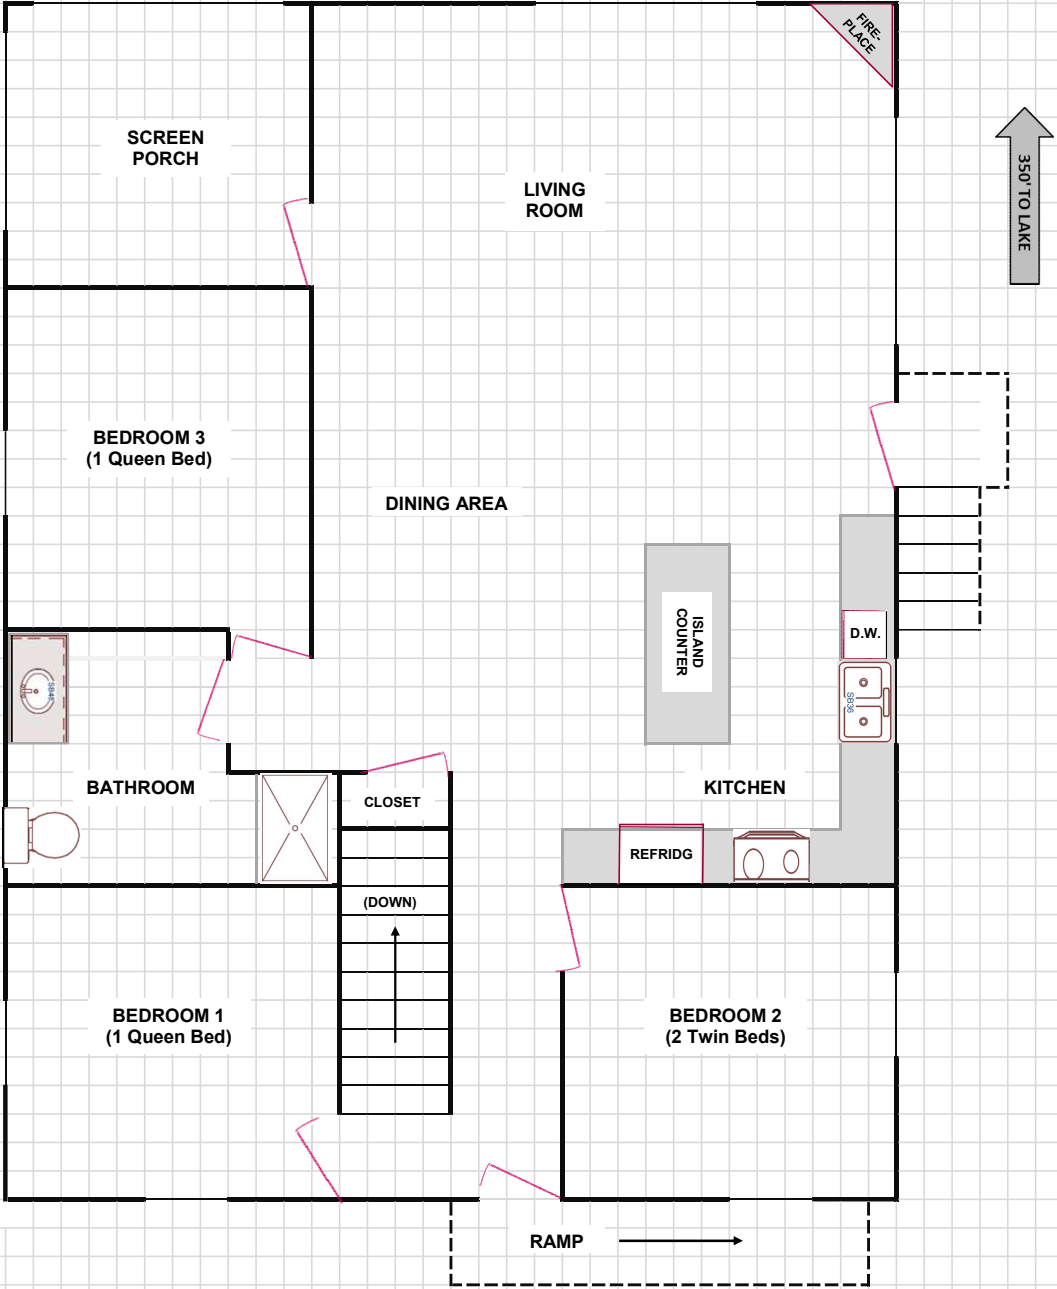

**Charlie's Cabin** – Fully accessible modern cabin built in 2015. Main level has 3 bedrooms – 2 with queen beds (1 with AC), the other with 2 twins. The main floor also includes the kitchen, a screen porch, gas fireplace, and a handicap accessible bathroom w/shower. Lower level has 2 bedrooms – 1 with a twin and a full and the other with a bunk bed and a twin. Included in the “private” area of the lower level is a bathroom w/shower. Also in the lower level is the “community” area that may be used by all campers during certain hours. This area includes a bathroom with a bathtub/shower, a washer and dryer, and a large area that is the camp's storm shelter. At the bottom of the stairs the “private” area has a door that can be locked to separate the “community” and “private” areas. This cabin is located off the lake.  
\$875/week or \$125/day

# CABIN #2 CAMP BALSAMS

Approximate Scale:

# CABIN #3 CAMP BALSAMS

Approximate Scale:

**CABIN #4  
CAMP BALSAM**

# CABIN #5 CAMP BALSAMS

Approximate Scale:

**CHARLIE'S CABIN  
CAMP BALSAMS  
(Main Floor)**

Approximate Scale:  
10 ft. **N**

**CHARLIE'S CABIN**  
**CAMP BALSAMS**  
(Lower Floor)